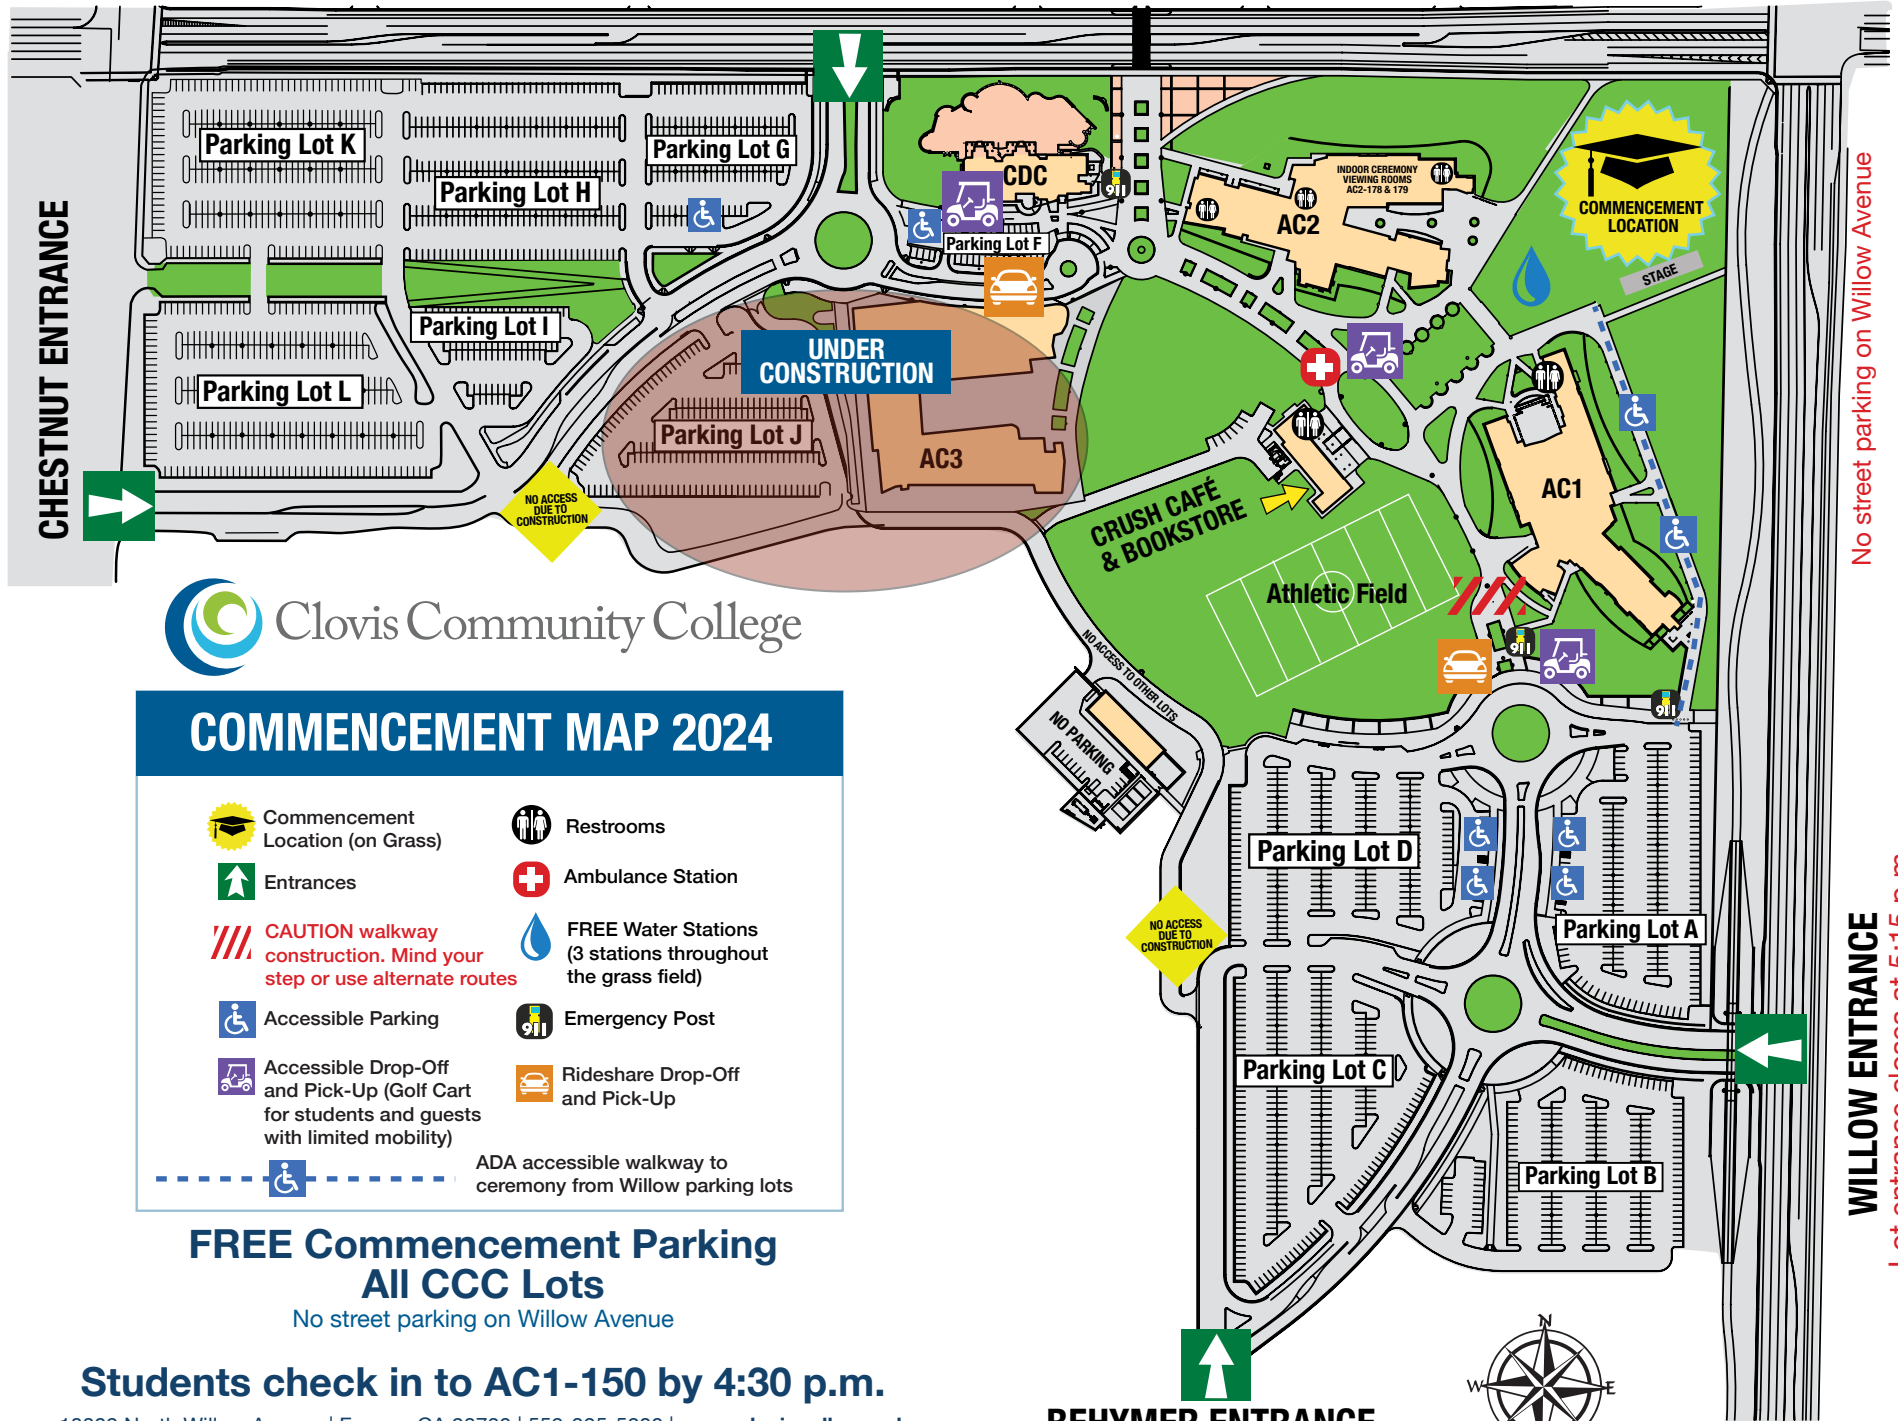

# INTERNATIONAL ENTRANCE

## COMMENCEMENT MAP 2024

- Commencement Location (on Grass)
- Entrances
- CAUTION walkway construction. Mind your step or use alternate routes
- Accessible Parking
- Accessible Drop-Off and Pick-Up (Golf Cart for students and guests with limited mobility)
- ADA accessible walkway to ceremony from Willow parking lots
- Restrooms
- Ambulance Station
- FREE Water Stations (3 stations throughout the grass field)
- Emergency Post
- Rideshare Drop-Off and Pick-Up

**FREE Commencement Parking**  
All CCC Lots

No street parking on Willow Avenue

**Students check in to AC1-150 by 4:30 p.m.**

10309 North Willow Avenue | Fresno, CA 93730 | 559-325-5200 | www.cloviscollege.edu

**BEHYMER ENTRANCE**  
Lot entrance closes at 5:15 p.m.

No street parking on Willow Avenue

**WILLOW ENTRANCE**  
Lot entrance closes at 5:15 p.m.